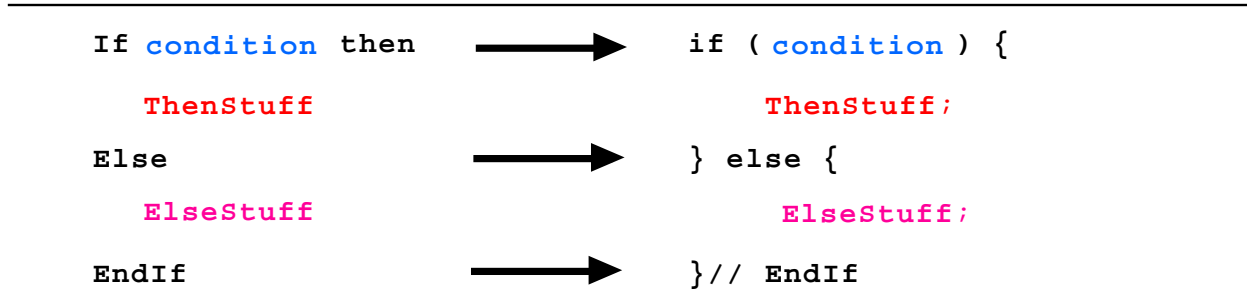

CHOICE FORM: from flow-blocks to Pseudo-code (JJ) to "real" Java

Control FlowBlocks

Pseudo-code "junior" Java ..... converted to ..... "real" Java code

Example:  
Weekly Gross Pay